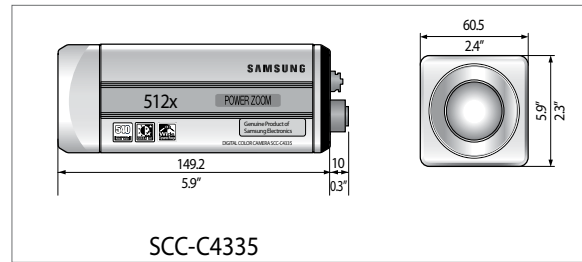

## SPECIFICATIONS

Camera Type	Color
Image Device	1/4" Ex-View-HAD PS CCD
Effective Pixels NTSC	768(H) x 494(V)
Minimum Scene Illumination	Color 1.21 Lux(50IRE, Sens-up Off) 0.001 Lux(15IRE, Sens-up x256)
	B/W 0.12 Lux(50IRE, Sens-up Off) 0.0001 Lux(15IRE, Sens-up x256)
Functions	Number of Privacy Zones 16
	Day & Night Color/BW/Auto (Moving Filter)
	Line Lock (INT/Line Lock)
	White Balance ATW1/ATW2/AWC/MANUAL
	D-Zoom Yes (~16x)
	High Speed Shutter Yes (OFF ~ 1/10K)
	Motion Detection Yes
	Sens Up Yes (2x ~ 256x)
	Camera ID Max 20 Character
	Local Setup 3-axis button navigation
	Remote Control RS485, Voltage Zoom/Focus Control
	Alarm Output 1
	Wide Dynamic Range Yes, x128
Horizontal Resolution	540(Color)/570(BW) TV Lines
Video Output	VBS 1.0Vp-p
S/N Ratio	Approx 50 dB
Lens	Focal Length 3.55 ~ 113mm
	Zoom Ratio 32x Optical
	Aperture Ratio F1.69(W)/F4.17(T)
	Viewing Angle (Tele) 1.78°(H) x 1.34°(V)
	Viewing Angle (Wide) 56.41°(H) x 43.01°(V)
Operating Temperature	-10°C ~ + 50°C
Operating Humidity	Less than 90%
Power	Requirement DC12V/AC24V, 60Hz
	Consumption 5.5W
	LED Indicator Yes
Dimensions Net	2.4" x 2.3" x 6.2" (60.5 X 59.5 X 159.2)
Weight Net	1.3lb (595g)
Color	Body Silver